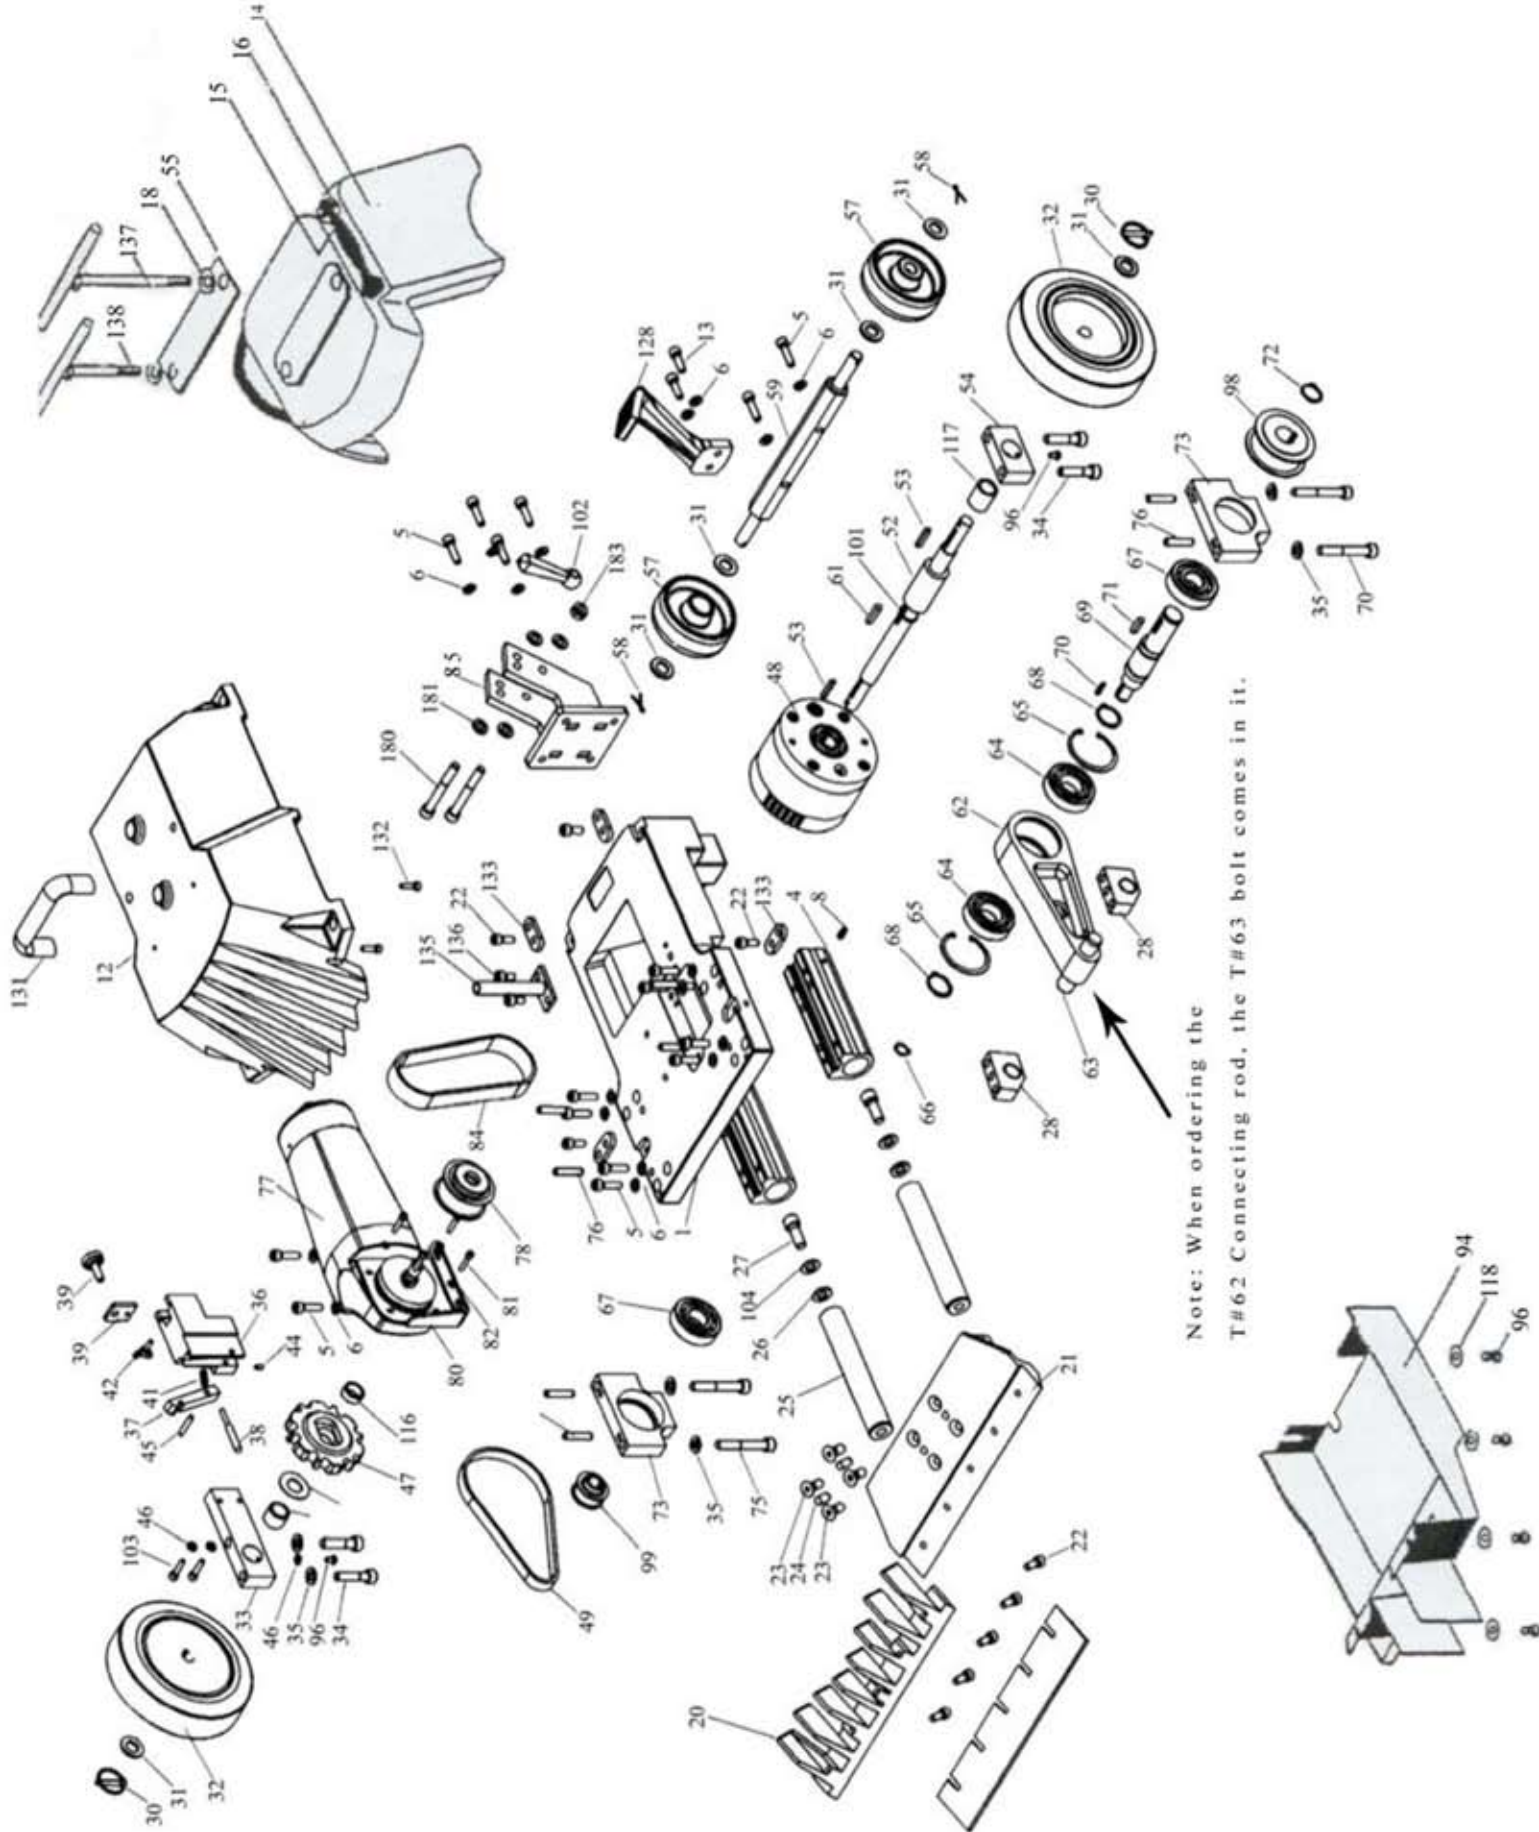

Note: When ordering the T#62 Connecting rod, the T#63 bolt comes in it.